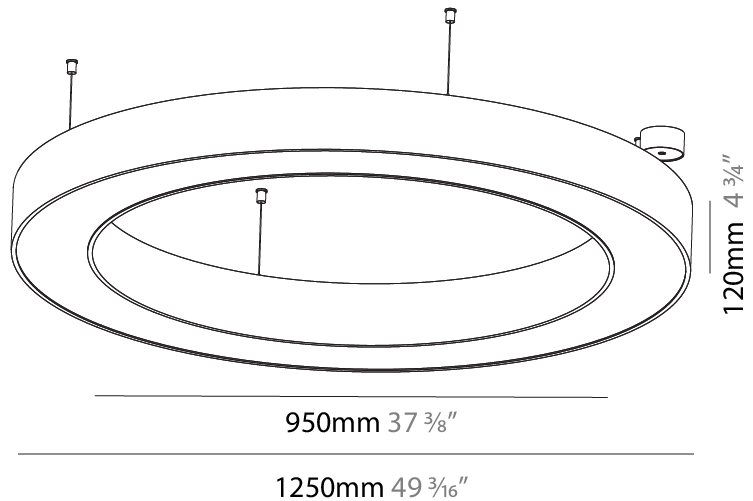

GENERAL

Series: Glorious
Subseries: Glorious
Brand: Prolight
Division: Architectural
Mounting Type: Suspension
Mounting Location: Ceiling
Subcategory: Ambient

PHYSICAL

Shape: Round
Diameter (mm): 1250
Diameter (in): 49 3/16
Height (mm): 120
Height (in): 4 3/4
Max. Overall Height (mm): 2120
Max. Overall Height (in): 83 7/16
Light Distribution: Direct
Weight (kg): 12.847
Weight (lbs): 28.26
Diffuser: [PMMA - Opal or Micro-Prism](#)
Fixture Finish: [SSR / BKV / CWI / CRY / HAB / UFT / ITA / RUA / FTG / MYG / LOD / PUS / FRO / FUP / KIA / POP / BLS / SPG / MEY / GOH / GUM / CHC / COM / ABZ / JAG / OBR / MOS / ROR](#)
Fixture Material: Aluminum

ELECTRICAL

Lamp Type: LED (Zhaga Standard)
Input Wattage (W): 60
Total Output Wattage (W): 48 / 38.4 (3500K)
Dimming: [Non-Dimming / Phase Dimming (120Vac only) / 0-10V Dimming](#)
Driver Included: Yes
Driver Location: Integrated
Driver Type: Constant Current
Driver Class: Class 2
Input Voltage (V): 120 - 277
Constant Current (MA): 350 / 1200 (3500K)

LED

Color Temperature (°K): [3000 / 3500 / 4000](#)
Max. Delivered Lumen (lm): 5540 / 5733 / 5850
CRI: >80 CRI
Efficiency (%): 0.65
Lamp Life (hrs): 50000

OPTICAL

RATINGS AND CERTIFICATIONS

Certified By: Certified for North American Standards
IP rating: IP20