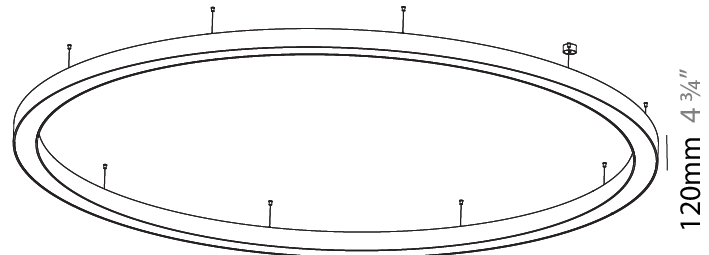

GENERAL

Series: Glorious
Subseries: Glorious
Brand: Prolicht
Division: Architectural
Mounting Type: Suspension
Mounting Location: Ceiling
Subcategory: Ambient

PHYSICAL

Shape: Round
Diameter (mm): 4000
Diameter (in): 157 1/2
Height (mm): 120
Height (in): 4 3/4
Max. Overall Height (mm): 2120
Max. Overall Height (in): 83 7/16
Light Distribution: Direct
Weight (kg): 50.71
Weight (lbs): 111.98
Diffuser: PMMA - Opal or Micro-Prism
Fixture Finish: SSR / BKV / CWI / CRY / HAB / UFT / ITA / RUA / FTG / MYG / LOD / PUS / FRO / FUP / KIA / POP / BLS / SPG / MEY / GOH / GUM / CHC / COM / ABZ / JAG / OBR / MOS / ROR
Fixture Material: Aluminum

ELECTRICAL

Lamp Type: LED (Zhaga Standard)
Input Wattage (W): 200
Total Output Wattage (W): 160 / 128 (3500K)
Dimming: Non-Dimming / Phase Dimming (120Vac only) / 0-10V Dimming
Driver Included: Yes
Driver Location: Integrated
Driver Type: Constant Current
Driver Class: Class 2
Input Voltage (V): 120 - 277
Constant Current (MA): 350 / 1000 (3500K)

LED

Color Temperature (°K): 3000 / 3500 / 4000
Max. Delivered Lumen (lm): 18460 / 19110 / 19500
CRI: >80 CRI
Efficiency (%): 0.65
Lamp Life (hrs): 50000

OPTICAL

RATINGS AND CERTIFICATIONS

Certified By: Certified for North American Standards
IP rating: IP20

3700mm 145 1/16"

4000mm 157 1/2"