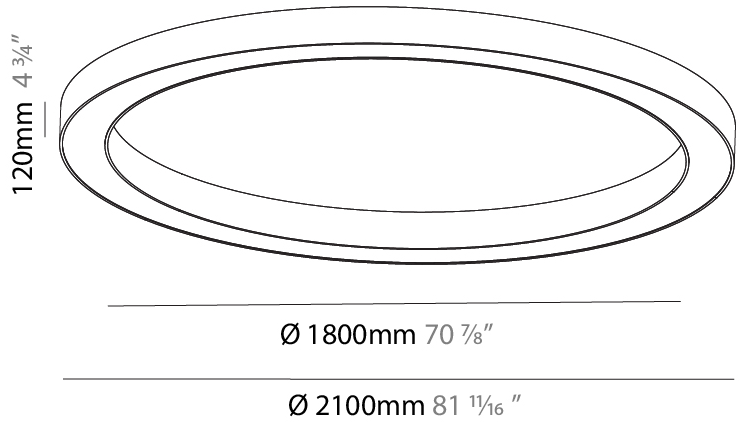

1. To build a product code in our configurator select the specify button on the base model # product page
2. To build a manual product code on this datasheet choose from the options listed below in blue font and add the suffix to the base model #

GENERAL

Series: Glorious
Subseries: Glorious
Brand: Prolicht
Division: Architectural
Mounting Type: Surface
Mounting Location: Ceiling
Subcategory: Ambient

PHYSICAL

Shape: Round
Diameter (mm): 2100
Diameter (in): 82 11/16
Height (mm): 120
Height (in): 4 3/4
Light Distribution: Direct
Weight (kg): 25.133
Weight (lbs): 55.29
Diffuser: PMMA - Opal
Fixture Finish: SSR / BKV / CWI / CRY / HAB / UFT / ITA / RUA / FTG / MYG / LOD / PUS / FRO / FUP / KIA / POP / BLS / SPG / MEY / GOH / GUM / CHC / COM / ABZ / JAG / OBR / MOS / ROR
Fixture Material: Aluminum

ELECTRICAL

Lamp Type: LED (Zhaga Standard)
Input Wattage (W): 101
Total Output Wattage (W): 84 / 67.2 (3500K)
Dimming: Non-Dimming / Phase Dimming (120Vac only) / 0-10V Dimming
Driver Included: Yes
Driver Location: Integrated
Driver Type: Constant Current - 120 / 277Vac
Driver Class: Class 2
Input Voltage (V): 120 - 277
Constant Current (MA): 350 / 700 (3500K)

LED

Color Temperature (°K): 3000 / 3500 / 4000
Max. Delivered Lumen (lm): 9690 / 10035 / 10240
CRI: >80 CRI
Efficiency (%): 65
Lamp Life (hrs): 50000

OPTICAL

RATINGS AND CERTIFICATIONS

Certified By: Certified for North American Standards
IP rating: IP20