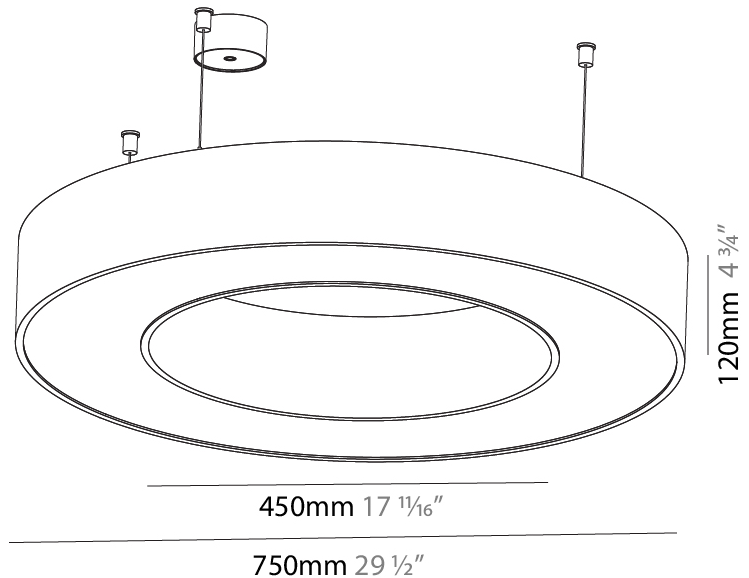

GENERAL

Series: Glorious
Subseries: Glorious
Brand: Prolight
Division: Architectural
Mounting Type: Suspension
Mounting Location: Ceiling
Subcategory: Ambient

PHYSICAL

Shape: Round
Diameter (mm): 750
Diameter (in): 29 1/2
Height (mm): 120
Height (in): 4 3/4
Max. Overall Height (mm): 2120
Max. Overall Height (in): 83 7/16
Light Distribution: Direct
Weight (kg): 7.062
Weight (lbs): 15.56
Diffuser: [PMMA - Opal or Micro-Prism](#)
Fixture Finish: [SSR / BKV / CWI / CRY / HAB / UFT / ITA / RUA / FTG / MYG / LOD / PUS / FRO / FUP / KIA / POP / BLS / SPG / MEY / GOH / GUM / CHC / COM / ABZ / JAG / OBR / MOS / ROR](#)
Fixture Material: Aluminum

ELECTRICAL

Lamp Type: LED (Zhaga Standard)
Input Wattage (W): 30
Total Output Wattage (W): 24 / 19.2 (3500K)
Dimming: [Non-Dimming / Phase Dimming (120Vac only) / 0-10V Dimming](#)
Driver Included: Yes
Driver Location: Integrated
Driver Type: Constant Current
Driver Class: Class 2
Input Voltage (V): 120 - 277
Constant Current (MA): 350 / 600 (3500K)

LED

[Color Temperature (°K): 3000 / 3500 / 4000](#)
Max. Delivered Lumen (lm): 2770 / 2862 / 2920
CRI: >80 CRI
Efficiency (%): 65
Lamp Life (hrs): 50000

OPTICAL

RATINGS AND CERTIFICATIONS

Certified By: Certified for North American Standards
IP rating: IP20