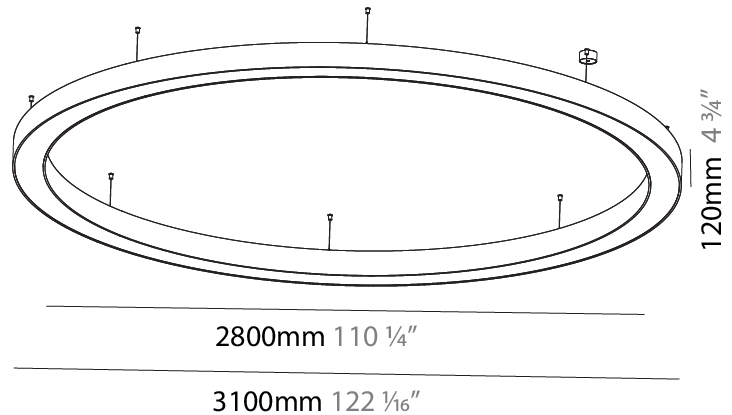

GENERAL

Series: Glorious
Subseries: Glorious
Brand: Prolight
Division: Architectural
Mounting Type: Suspension
Mounting Location: Ceiling
Subcategory: Ambient

PHYSICAL

Shape: Round
Diameter (mm): 3100
Diameter (in): 122 1/16
Depth (mm): 120
Depth (in): 4 3/4
Max. Overall Height (mm): 2120
Max. Overall Height (in): 83 7/16
Light Distribution: Direct / Indirect
Weight (kg): 40.905
Weight (lbs): 90.18
Diffuser: PMMA - Opalor Micro-Prism
Fixture Finish: SSR / BKV / CWI / CRY / HAB / UFT / ITA / RUA / FTG / MYG / LOD / PUS / FRO / FUP / KIA / POP / BLS / SPG / MEY / GOH / GUM / CHC / COM / ABZ / JAG / OBR / MOS / ROR
Fixture Material: Aluminum

ELECTRICAL

Lamp Type: LED (Zhaga Standard)
Input Wattage (W): 240
Total Output Wattage (W): 192 / 153.6 (3500K)
Dimming: Non-Dimming / Phase Dimming (120Vac only) / 0-10V Dimming
Driver Included: Yes
Driver Location: Integrated
Driver Type: Constant Current - 120 / 277Vac
Driver Class: Class 2
Input Voltage (V): 120 - 277
Constant Current (MA): 350 / 800 (3500K)

LED

Color Temperature (°K): 3000 / 3500 / 4000
Max. Delivered Lumen (lm): 14770 / 15288 / 15600 Direct / 10220 / 10584 / 10800 Indirect
CRI: >80 CRI
Efficiency (%): 70
Lamp Life (hrs): 50000

OPTICAL

RATINGS AND CERTIFICATIONS

Certified By: Certified for North American Standards
IP rating: IP20

PROJECT _____
TYPE _____
SPECIFIER _____
QUANTITY _____
DATE _____