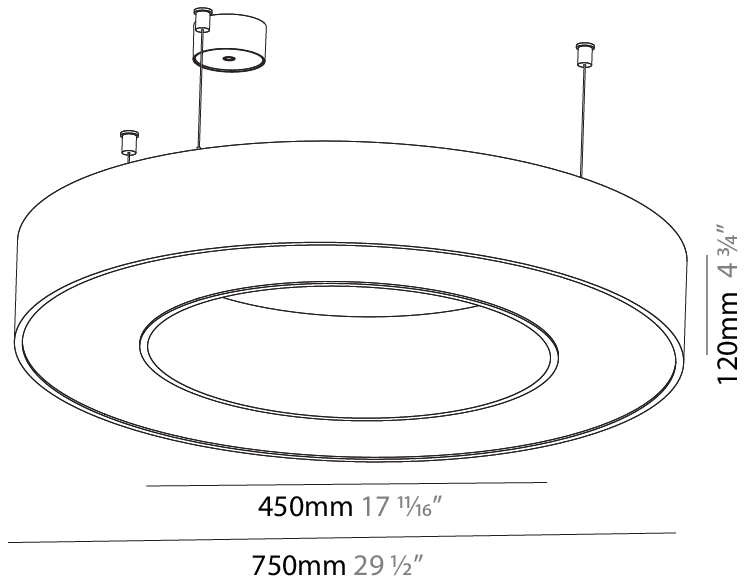

GENERAL

Series: Glorious
Subseries: Glorious
Brand: Prolight
Division: Architectural
Mounting Type: Suspension
Mounting Location: Ceiling
Subcategory: Ambient

PHYSICAL

Shape: Round
Diameter (mm): 750
Diameter (in): 29 1/2
Height (mm): 120
Height (in): 4 3/4
Max. Overall Height (mm): 2120
Max. Overall Height (in): 83 7/16
Light Distribution: Direct
Weight (kg): 7.062
Weight (lbs): 15.56
Diffuser: [PMMA - Opal or Micro-Prism](#)
Fixture Finish: [SSR / BKV / CWI / CRY / HAB / UFT / ITA / RUA / FTG / MYG / LOD / PUS / FRO / FUP / KIA / POP / BLS / SPG / MEY / GOH / GUM / CHC / COM / ABZ / JAG / OBR / MOS / ROR](#)
Fixture Material: Aluminum

ELECTRICAL

Lamp Type: LED (Zhaga Standard)
Input Wattage (W): 30
Total Output Wattage (W): 24 / 19.2 (3500K)
Dimming: [Non-Dimming / Phase Dimming (120Vac only) / 0-10V Dimming](#)
Driver Included: Yes
Driver Location: Integrated
Driver Type: Constant Current
Driver Class: Class 2
Input Voltage (V): 120 - 277
Constant Current (MA): 350 / 600 (3500K)

LED

Color Temperature (°K): [3000 / 3500 / 4000](#)
Max. Delivered Lumen (lm): 2770 / 2862 / 2920
CRI: >80 CRI
Efficiency (%): 65
Lamp Life (hrs): 50000

OPTICAL

RATINGS AND CERTIFICATIONS

Certified By: Certified for North American Standards
IP rating: IP20