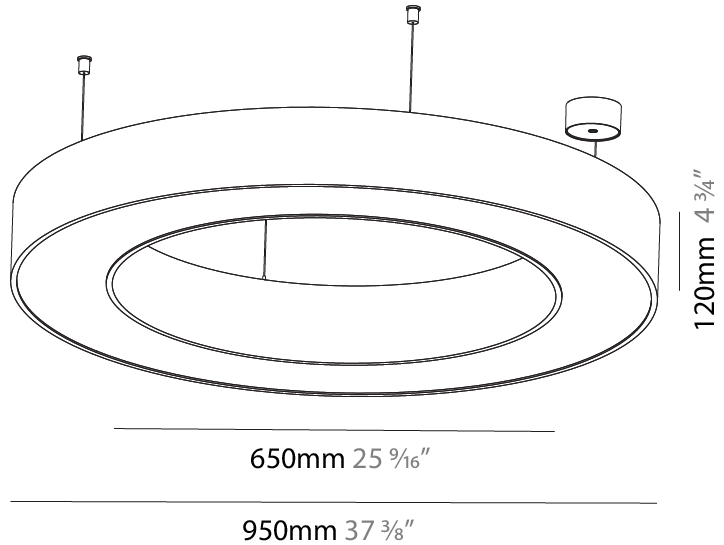

GENERAL

Series: Glorious
Subseries: Glorious
Brand: Prolight
Division: Architectural
Mounting Type: Suspension
Mounting Location: Ceiling
Subcategory: Ambient

PHYSICAL

Shape: Round
Diameter (mm): 950
Diameter (in): 37 ³/₈
Height (mm): 120
Height (in): 4 ³/₄
Max. Overall Height (mm): 2120
Max. Overall Height (in): 83 ⁷/₁₆
Light Distribution: Direct / Indirect
Weight (kg): 10.395
Weight (lbs): 22.92
Diffuser: PMMA - Opal or Micro-Prism
Fixture Finish: SSR / BKV / CWI / CRY / HAB / UFT / ITA / RUA / FTG / MYG / LOD / PUS / FRO / FUP / KIA / POP / BLS / SPG / MEY / GOH / GUM / CHC / COM / ABZ / JAG / OBR / MOS / ROR
Fixture Material: Aluminum

ELECTRICAL

Lamp Type: LED (Zhaga Standard)
Input Wattage (W): 58.5
Total Output Wattage (W): 52 / 41.6 (3500K)
Dimming: Non-Dimming / Phase Dimming (120Vac only) / 0-10V Dimming
Driver Included: Yes
Driver Location: Integrated
Driver Type: Constant Current
Driver Class: Class 2
Input Voltage (V): 120 - 277
Constant Current (MA): 350 / 900/400 (3500K)

LED

Color Temperature (°K): 3000 / 3500 / 4000
Max. Delivered Lumen (lm): 4150 / 4302 / 4390 Direct / 1850/ 1911 / 150
CRI: >80 CRI
Efficiency (%): 69
Lamp Life (hrs): 50000

OPTICAL

RATINGS AND CERTIFICATIONS

Certified By: Certified for North American Standards
IP rating: IP20

PROJECT _____
TYPE _____
SPECIFIER _____
QUANTITY _____
DATE _____