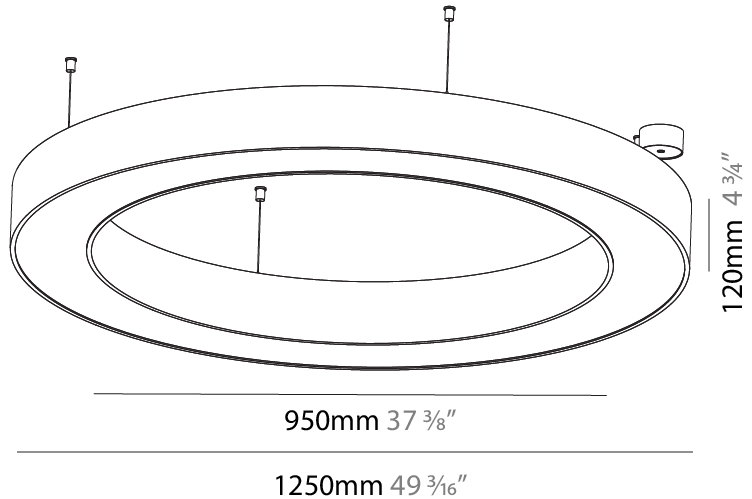

GENERAL

Series: Glorious
Subseries: Glorious
Brand: Prolight
Division: Architectural
Mounting Type: Suspension
Mounting Location: Ceiling
Subcategory: Ambient

PHYSICAL

Shape: Round
Diameter (mm): 1250
Diameter (in): 49 ³/₁₆
Height (mm): 120
Height (in): 4 ³/₄
Max. Overall Height (mm): 2120
Max. Overall Height (in): 83 ⁷/₁₆
Light Distribution: Direct
Weight (kg): 12.847
Weight (lbs): 28.26
Diffuser: [PMMA - Opal or Micro-Prism](#)
Fixture Finish: [SSR / BKV / CWI / CRY / HAB / UFT / ITA / RUA / FTG / MYG / LOD / PUS / FRO / FUP / KIA / POP / BLS / SPG / MEY / GOH / GUM / CHC / COM / ABZ / JAG / OBR / MOS / ROR](#)
Fixture Material: Aluminum

ELECTRICAL

Lamp Type: LED (Zhaga Standard)
Input Wattage (W): 60
Total Output Wattage (W): 48 / 38.4 (3500K)
Dimming: [Non-Dimming / Phase Dimming (120Vac only) / 0-10V Dimming](#)
Driver Included: Yes
Driver Location: Integrated
Driver Type: Constant Current
Driver Class: Class 2
Input Voltage (V): 120 - 277
Constant Current (MA): 350 / 1200 (3500K)

LED

Color Temperature (°K): [3000 / 3500 / 4000](#)
Max. Delivered Lumen (lm): 5540 / 5733 / 5850
CRI: >80 CRI
Efficiency (%): 0.65
Lamp Life (hrs): 50000

OPTICAL

RATINGS AND CERTIFICATIONS

Certified By: Certified for North American Standards
IP rating: IP20