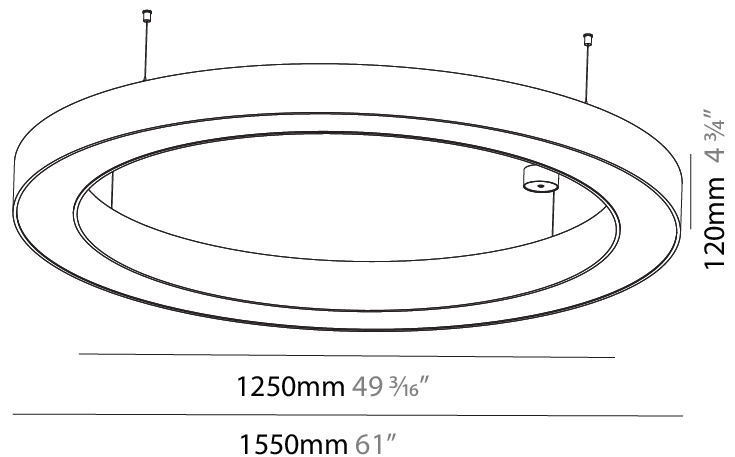

GENERAL

Series: Glorious
Subseries: Glorious
Brand: Prolicht
Division: Architectural
Mounting Type: Suspension
Mounting Location: Ceiling
Subcategory: Ambient

PHYSICAL

Shape: Round
Diameter (mm): 1550
Diameter (in): 61
Height (mm): 120
Height (in): 4 ¾
Max. Overall Height (mm): 2120
Max. Overall Height (in): 83 7/16
Light Distribution: Direct / Indirect
Weight (kg): 16.737
Weight (lbs): 36.90
Diffuser: PMMA - Opal or Micro-Prism
Fixture Finish: SSR / BKV / CWI / CRY / HAB / UFT / ITA / RUA / FTG / MYG / LOD / PUS / FRO / FUP / KIA / POP / BLS / SPG / MEY / GOH / GUM / CHC / COM / ABZ / JAG / OBR / MOS / ROR
Fixture Material: Aluminum

ELECTRICAL

Lamp Type: LED (Zhaga Standard)
Input Wattage (W): 110
Total Output Wattage (W): 88 / 70.4 (3500K)
Dimming: Non-Dimming / Phase Dimming (120Vac only) / 0-10V Dimming
Driver Included: Yes
Driver Location: Integrated
Driver Type: Constant Current - 120 / 277Vac
Driver Class: Class 2
Input Voltage (V): 120 - 277
Constant Current (MA): 350 / 700/800 (3500K)

LED

Color Temperature (°K): 3000 / 3500 / 4000
Max. Delivered Lumen (lm): 6920 / 7164 / 7310 Direct / 4530 / 4938 / 4790 Indirect
CRI: >80 CRI
Efficiency (%): 68
Lamp Life (hrs): 50000

OPTICAL

RATINGS AND CERTIFICATIONS

Certified By: Certified for North American Standards
IP rating: IP20