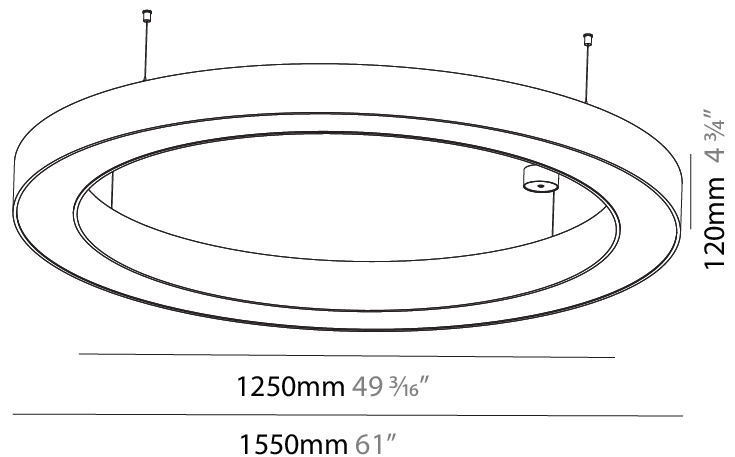

GENERAL

Series: Glorious
Subseries: Glorious
Brand: Prolight
Division: Architectural
Mounting Type: Suspension
Mounting Location: Ceiling
Subcategory: Ambient

PHYSICAL

Shape: Round
Diameter (mm): 1550
Diameter (in): 61
Height (mm): 120
Height (in): 4 ¾
Max. Overall Height (mm): 2120
Max. Overall Height (in): 83 7/16
Light Distribution: Direct / Indirect
Weight (kg): 16.737
Weight (lbs): 36.90
Diffuser: PMMA - Opal or Micro-Prism
Fixture Finish: SSR / BKV / CWI / CRY / HAB / UFT / ITA / RUA / FTG / MYG / LOD / PUS / FRO / FUP / KIA / POP / BLS / SPG / MEY / GOH / GUM / CHC / COM / ABZ / JAG / OBR / MOS / ROR
Fixture Material: Aluminum

ELECTRICAL

Lamp Type: LED (Zhaga Standard)
Input Wattage (W): 110
Total Output Wattage (W): 88 / 70.4 (3500K)
Dimming: Non-Dimming / Phase Dimming (120Vac only) / 0-10V Dimming
Driver Included: Yes
Driver Location: Integrated
Driver Type: Constant Current - 120 / 277Vac
Driver Class: Class 2
Input Voltage (V): 120 - 277
Constant Current (MA): 350 / 700/800 (3500K)

LED

Color Temperature (°K): 3000 / 3500 / 4000
Max. Delivered Lumen (lm): 6920 / 7164 / 7310 Direct / 4530 / 4938 / 4790 Indirect
CRI: >80 CRI
Efficiency (%): 68
Lamp Life (hrs): 50000

OPTICAL

RATINGS AND CERTIFICATIONS

Certified By: Certified for North American Standards
IP rating: IP20

PROJECT _____
TYPE _____
SPECIFIER _____
QUANTITY _____
DATE _____