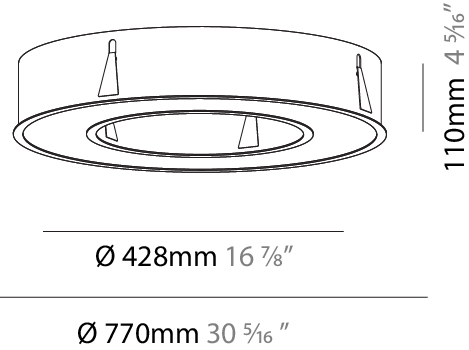

GENERAL

Series: Glorious
Subseries: Glorious
Brand: Prolight
Division: Architectural
Mounting Type: Recessed
Mounting Location: Ceiling
Subcategory: Ambient

PHYSICAL

Shape: Round
Diameter (mm): 770
Diameter (in): 30 ⁵/₁₆
Height (mm): 110
Height (in): 4 ⁵/₁₆
Min. Recessing Depth (mm): 120
Min. Recessing Depth (in): 4 ³/₄
Light Distribution: Direct
Weight (kg): 9.285
Weight (lbs): 20.47
Diffuser: PMMA - Opal or Micro-Prism
Fixture Finish: SSR / BKV / CWI / CRY / HAB / UFT / ITA / RUA / FTG / MYG / LOD / PUS / FRO / FUP / KIA / POP / BLS / SPG / MEY / GOH / GUM / CHC / COM / ABZ / JAG / OBR / MOS / ROR
Fixture Material: Aluminum
Cut-out Measurements: 760mm / 29 15/16" x 440mm / 17 5/16"

ELECTRICAL

Lamp Type: LED (Zhaga Standard)
Input Wattage (W): 30
Total Output Wattage (W): 24 / 19.2 (3500K)
Dimming: Non-Dimming / Phase Dimming (120Vac only) / 0-10V Dimming
Driver Included: Yes
Driver Location: Integrated
Driver Type: Constant Current - 120 / 277Vac
Driver Class: Class 2
Input Voltage (V): 120 - 277
Constant Current (MA): 350 / 600 (3500K)

LED

Color Temperature (°K): 3000 / 3500 / 4000
Max. Delivered Lumen (lm): 2770 / 2862 / 2920
CRI: >80 CRI
Efficiency (%): 65
Lamp Life (hrs): 50000

OPTICAL

RATINGS AND CERTIFICATIONS

Certified By: Certified for North American Standards
IP rating: IP20

760mm x 440mm
29 ¹⁵/₁₆" x 17 ⁵/₁₆"

120mm
4 ³/₄"

10 - 15mm
³/₈" - ⁹/₁₆"