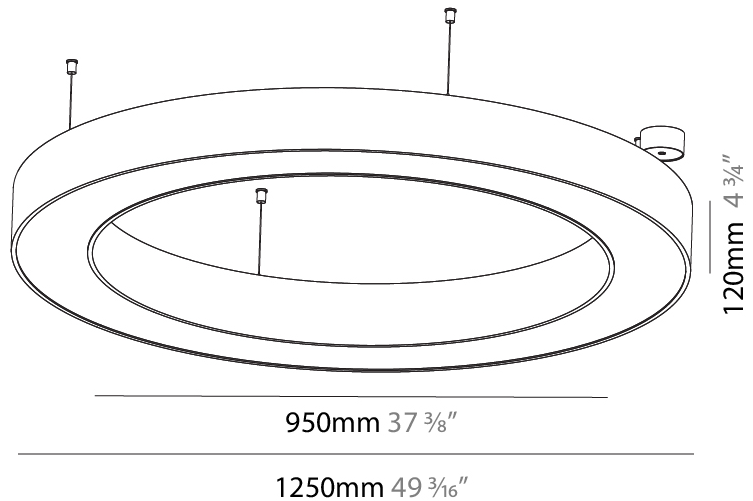

GENERAL

Series: Glorious
Subseries: Glorious
Brand: Prolight
Division: Architectural
Mounting Type: Suspension
Mounting Location: Ceiling
Subcategory: Ambient

PHYSICAL

Shape: Round
Diameter (mm): 1250
Diameter (in): 49 ³/₁₆
Height (mm): 120
Height (in): 4 ³/₄
Max. Overall Height (mm): 2120
Max. Overall Height (in): 83 ⁷/₁₆
Light Distribution: Direct / Indirect
Weight (kg): 13.475
Weight (lbs): 29.70
Diffuser: [PMMA - Opal or Micro-Prism](#)
Fixture Finish: [SSR / BKV / CWI / CRY / HAB / UFT / ITA / RUA / FTG / MYG / LOD / PUS / FRO / FUP / KIA / POP / BLS / SPG / MEY / GOH / GUM / CHC / COM / ABZ / JAG / OBR / MOS / ROR](#)
Fixture Material: Aluminum

ELECTRICAL

Lamp Type: LED (Zhaga Standard)
Input Wattage (W): 90
Total Output Wattage (W): 72 / 57.6 (3500K)
Dimming: [Non-Dimming / Phase Dimming (120Vac only) / 0-10V Dimming](#)
Driver Included: Yes
Driver Location: Integrated
Driver Type: Constant Current
Driver Class: Class 2
Input Voltage (V): 120 - 277
Constant Current (MA): 350 / 1200/600 (3500K)

LED

[Color Temperature (°K): 3000 / 3500 / 4000](#)
Max. Delivered Lumen (lm): 5540 / 5733 / 5850 Direct / 3830 / 3969 / 4050 Indirect
CRI: >80 CRI
Efficiency (%): 68
Lamp Life (hrs): 50000

OPTICAL

RATINGS AND CERTIFICATIONS

Certified By: Certified for North American Standards
IP rating: IP20